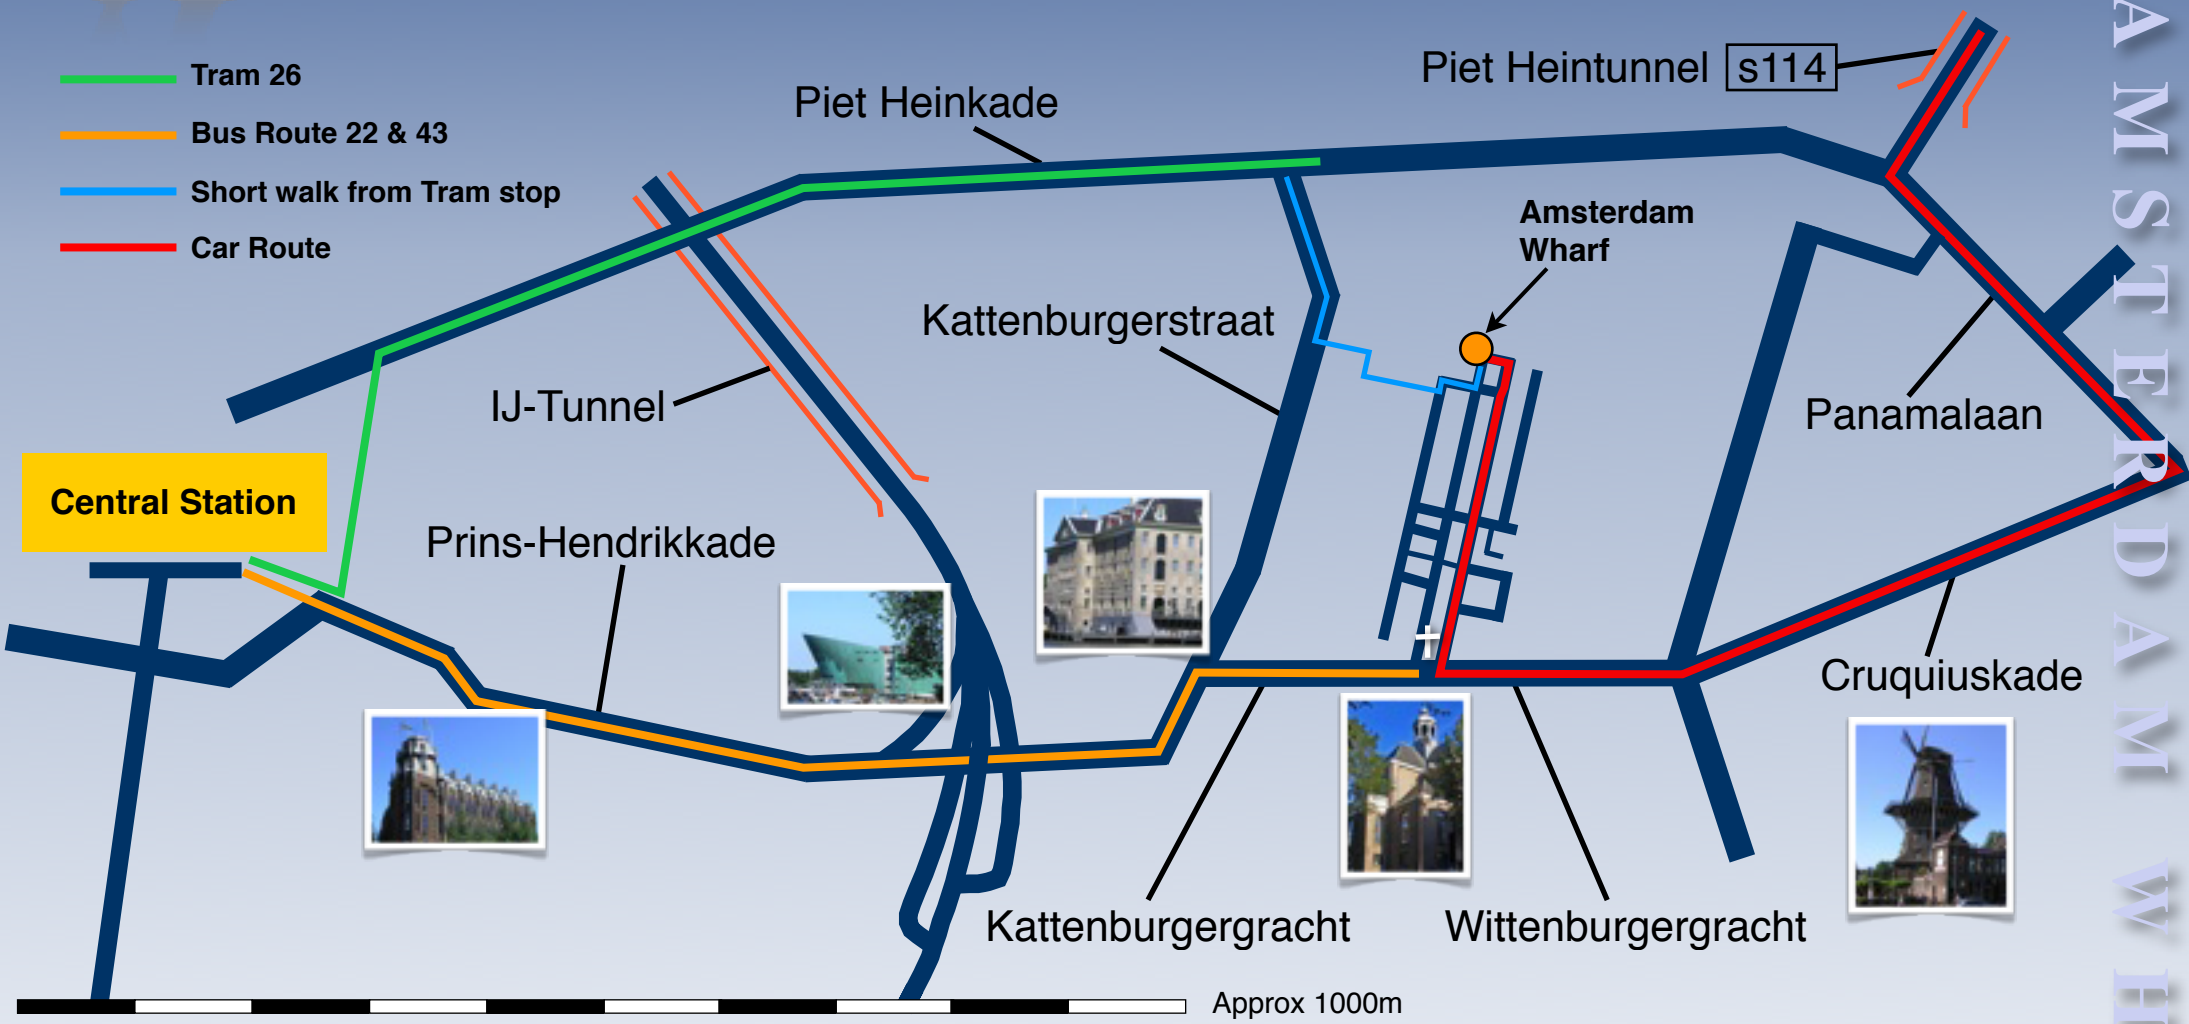

- Tram 26
- Bus Route 22 & 43
- Short walk from Tram stop
- Car Route

To contact the Amsterdam Wharf -

Amsterdam Wharf bv  
 Windroosplein 73  
 1018 ZZ Amsterdam

T +31 (0)20 622 7700  
 F +31 (0)20 622 7700  
 info@amsterdamwharf.nl

Vehicle directions -

- A10 Ringroad Amsterdam direction Zeeburgertunnel
- Exit S114 (Zeeburg / Artis Zoo)
- Through the Piet Hein tunnel
- Coming from the tunnel, turn left, then 2nd right
- Right again at 2nd set of lights (at Oosterkerk)
- At the end of the street, follow the road left round the bend, Nr. 73