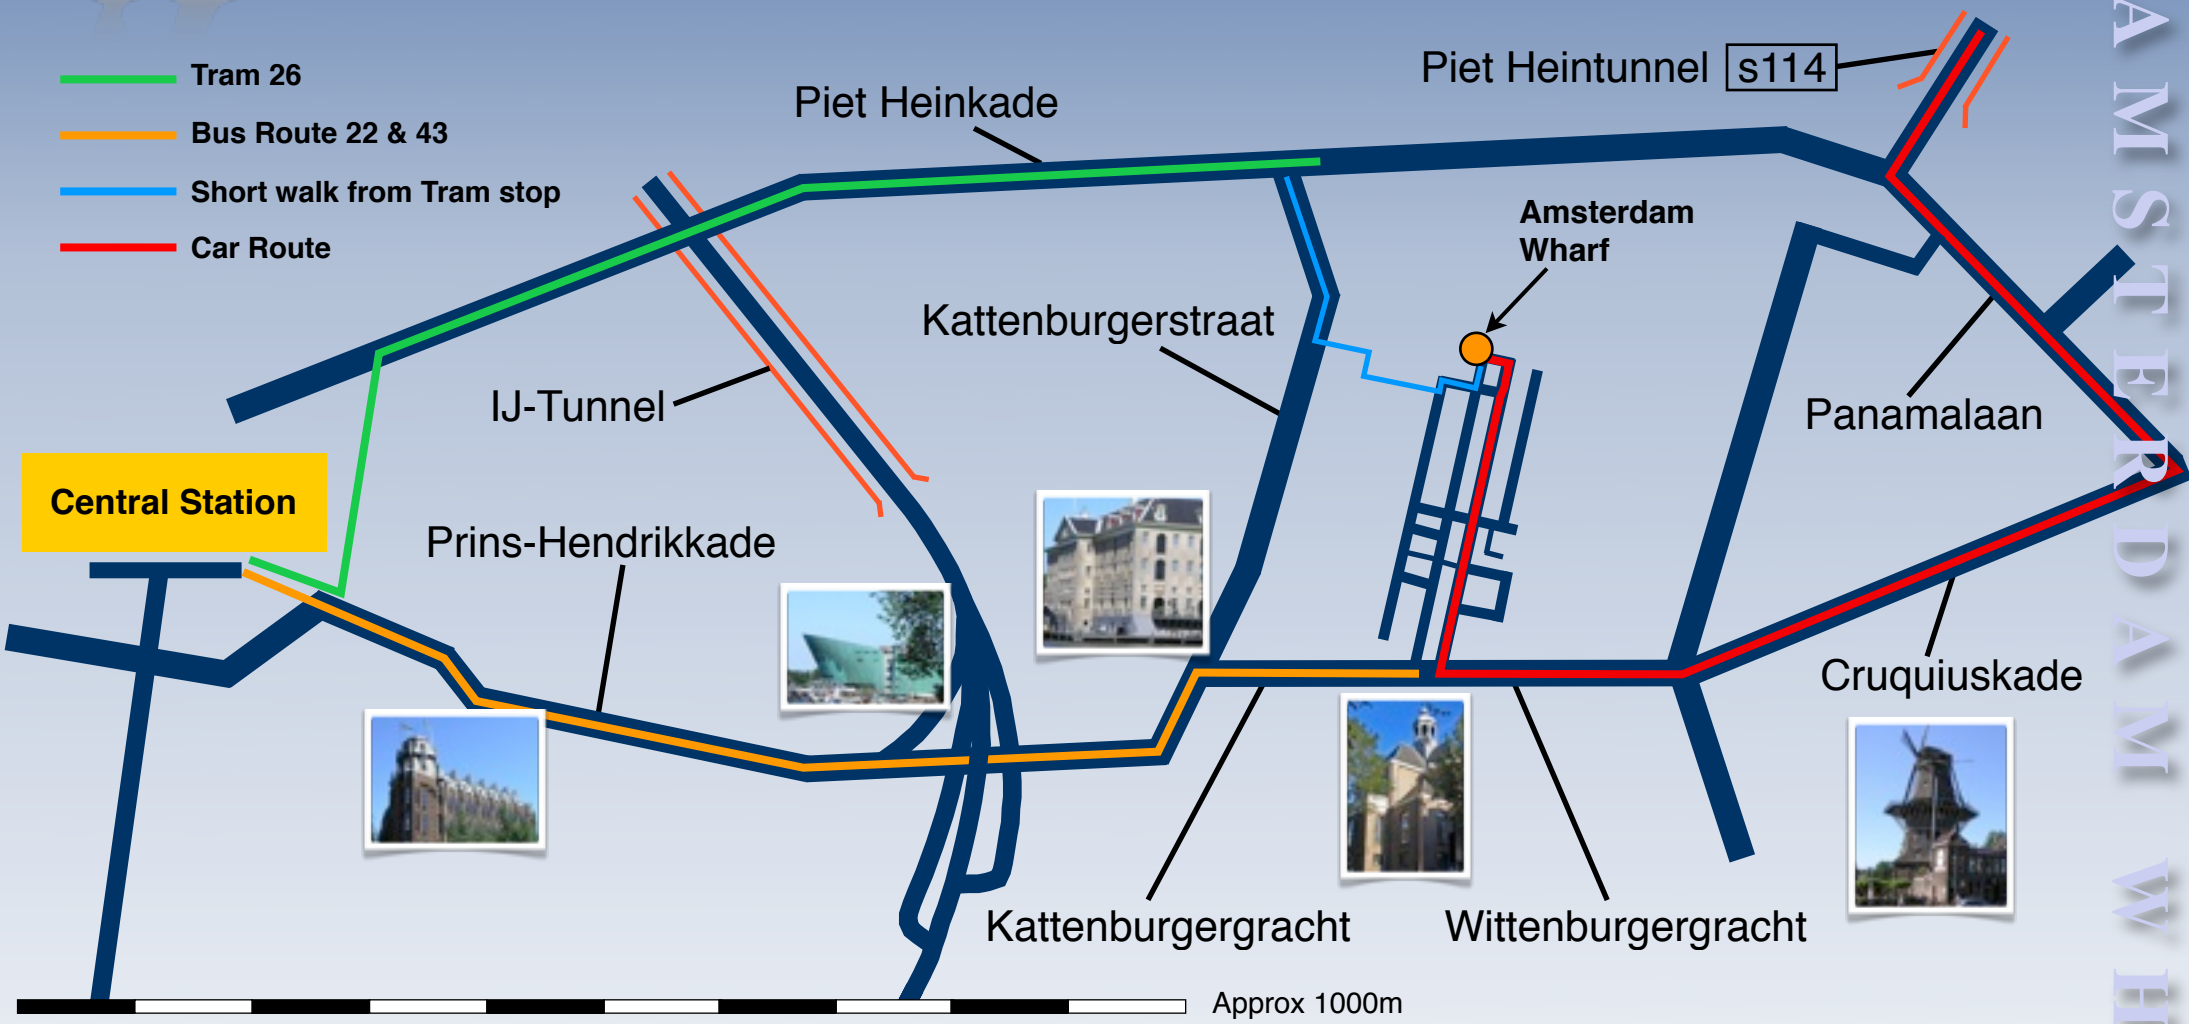

- Tram 26
- Bus Route 22 & 43
- Short walk from Tram stop
- Car Route

To contact the Amsterdam Wharf -

Mr Roel Hooiveld
 Amsterdam Wharf bv
 Windroosplein 73
 1018 ZZ Amsterdam

T +31 (0)20 622 7700
 F +31 (0)20 622 7700
 M +31 (0)6 5399 3010
 info@amsterdamwharf.nl

Vehicle directions -

- A10 Ringroad Amsterdam direction Zeeburgertunnel
- Exit S114 (Zeeburg / Artis Zoo)
- Through the Piet Hein tunnel
- Coming from the tunnel, turn left, then 2nd right
- Right again at 2nd set of lights (at Oosterkerk)
- At the end of the street, follow the road left round the bend, Nr. 73